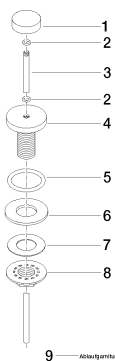

Sink - Lissé

Drain pop-up drain set for deck-mounted installation 1 1/4" - polished chrome

Article number: 10 200 970-00 0010

- US drain with overflow
- Suitable only for basins with overflow.

polished chrome

Dimensional drawing

All dimensions in mm / inch = mm x 0,0394

Sink - Lissé

Drain pop-up drain set for deck-mounted installation 1 1/4" - polished chrome

Article number: 10 200 970-00 0010

Sink - Lissé

Drain pop-up drain set for deck-mounted installation 1 1/4" - polished chrome

Article number: 10 200 970-00 0010

Other surface finishes

platinum matte
10 200 970-06 0010

platinum
10 200 970-08 0010

Dark Brass matte
10 200 970-16 0010

Dark Bronze matte
10 200 970-17 0010

black matte
10 200 970-33 0010

Spare parts list

Number	Item Number	Designation	Number of units