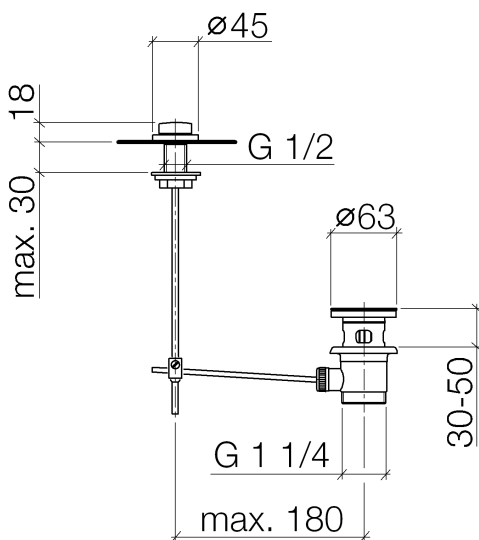

Sink - Lissé

Drain pop-up drain set for deck-mounted installation 1 1/4" - polished chrome

Article number: 10 200 970-00 0010

- US drain with overflow
- Suitable only for basins with overflow.

polished chrome

Dimensional drawing

All dimensions in mm / inch = mm x 0,0394

Sink - Lissé

Drain pop-up drain set for deck-mounted installation 1 1/4" - polished chrome

Article number: 10 200 970-00 0010

Sink - Lissé

Drain pop-up drain set for deck-mounted installation 1 1/4" - polished chrome